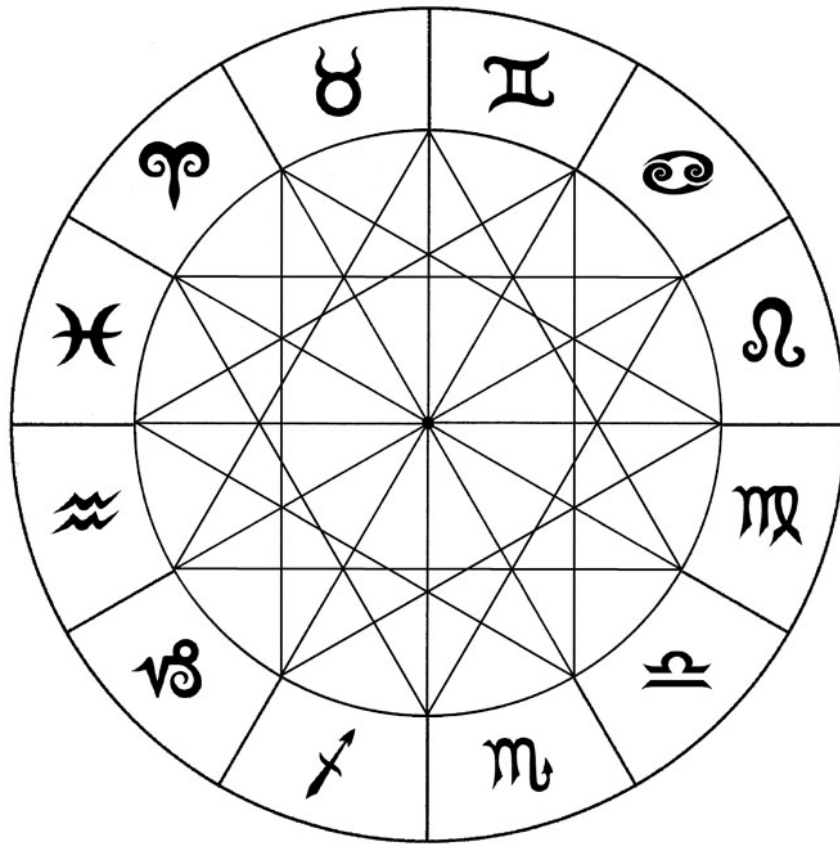

Fixed Zodiac of 12

~ as iT iS now ~

12 x 30 = 360 degrees

At the beginning
of the Age of Aquarius